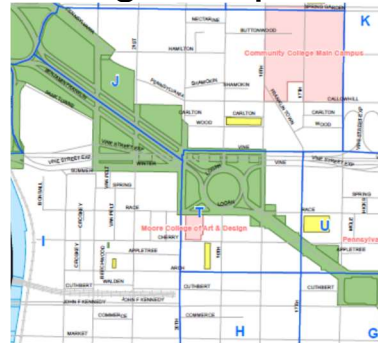

Philadelphia Police 9th District

401 N. 21st Street
215-686-3090

CRIME AT A GLANCE

Spring Garden Street to Market Street

Broad Street to Schuylkill River

May 22nd & June 18th

Logan Square

ROBBERY / GUN	(1)	ROBBERY NO GUN	(1)
RESIDENTIAL BURGLARIES	(2)	COMMERCIAL BURGLARIES	(0)
AGGRAVATED ASSAULT	(3)		
STOLEN AUTO	(0)	THEFT FROM AUTO	(11)

ROBBERIES WITH GUN

2000 Market – Highway (5/30-9:30am) (USC) TUE

Compl B/F 65yrs states, after exiting the bank she was approached from behind by two unknown males, one pressed a hard object in her back, they took \$600usc and fled.

1401 JFK – Highway (6/1-4:30pm) (Knife) THURS ARREST

Compl B/F 28yrs states, the offender attempted to stab her, she fled and alerted Septa Police who stopped the offender and recovered the knife.

2000 Race – Highway (6/9-9am) (Vehicle/Pepper Spray) FRI

THEFT FROM AUTO

2000 Appletree (5/23-12:30pm & 1:40pm)

Wallet

1800 Market (5/23-2:30pm & 4:16pm)

Back Pack

1700 Ben Franklin (5/27-11pm)

Laptop

1400 JFK (6/2-12:30am)