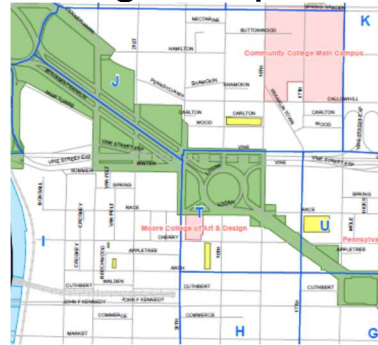

Philadelphia Police 9th District

401 N. 21st Street
215-686-3090

CRIME AT A GLANCE

Spring Garden Street to Market Street

Broad Street to Schuylkill River

July 17th & August 13th

Logan Square

ROBBERY / GUN	(0)	ROBBERY NO GUN	(3)
RESIDENTIAL BURGLARIES	(1)	COMMERCIAL BURGLARIES	(1)
AGGRAVATED ASSAULT	(1)		
STOLEN AUTO	(0)	THEFT FROM AUTO	(9)

ROBBERIES WITH GUN

None during this time period

ROBBERIES NO GUN

100 N. Burns – Highway (7/17-4:40pm) (Strong Arm) MON

Compl W/M 33yrs states, an unknown male punched him several times and then drug him out of his vehicle, the offender fled with the car. The male may have been in Hahnemann Hospital with mental problems prior to the robbery.

400 N. Broad – Highway (8/10-6:45pm) (Phone) THURS ARREST

Compl A/F 26yrs states, she was forced against the wall by unknown males on bicycles, they took her phone and fled, they were later stopped and id'd.

2000 Hamilton – Rite Aid (8/10-10:05am) (Merchandise) THURS ARREST

Compl W/M 53yrs states, while confronting a shoplifter the male wrestled with him then grabbed his arm, the offender fled and was later stopped and id'd.