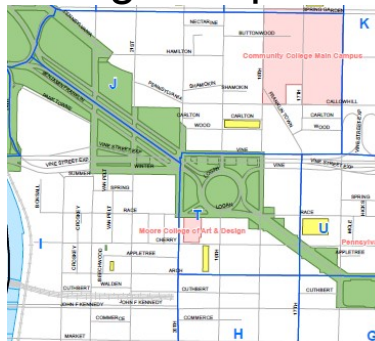

Philadelphia Police 9th District

401 N. 21st Street
215-686-3090

CRIME AT A GLANCE

Spring Garden Street to Market Street

Broad Street to Schuylkill River

July 18th to Aug 14th

Logan Square

ROBBERY / GUN	(1)	ROBBERY NO GUN	(2)
RESIDENTIAL BURGLARIES	(1)	COMMERCIAL BURGLARIES	(1)
AGGRAVATED ASSAULT	(1)		
STOLEN AUTO	(2)	THEFT FROM AUTO	(8)

Compl B/F 25yrs states, she was struck in the head with a hammer by the offender who then fled.

B/M, 6’, Bald, on a bicycle

STOLEN AUTO

300 N. 18th (7/21-1:22pm) 2007 Chev Cobalt FRI *Keys in Vehicle*

Vehicle was recovered in PPA lot after it was towed for a livestop in the 16th district.

1818 Spring Garden (7/28-10pm & 7/29-8am)

Laptop

NJ

1400 Cherry (7/29-4pm & 7/30-5am)

Iphone

Lot

2201 Penna (7/30-10pm & 7/31-1pm)

Tires

Honda

1400 JFK (7/30-5pm)

Laptop

1700 Callowhill (8/4-7:30pm & 8:30pm)

Iphone

1900 Callowhill (8/11-10:30pm & 8/12-8:11am) Bike